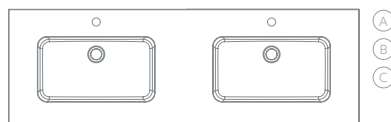

ENCIMERA · WORKTOP

NATURAL

Las encimeras Natural han sido realizadas en Krypton Shell® con la tecnología de In Mold Connection que aseguran un extra de resistencia al impacto. Se pueden encontrar en 80, 110, 120 y 150 disponibles en 3 versiones de faldón, de 30 milímetros de altura, de 120 milímetros y de 120 milímetros con toallero incorporado. Las versiones de 120 milímetros son autoportantes.

Disponible en dos colores, un blanco clásico ultra luminoso que llenará de luz nuestro baño y en un negro grafito que dará un toque de clase a nuestra estancia.

The Natural countertops have been made from Krypton Shell® with In Mould Connection technology, ensuring extra impact resistance. They can be found in 80, 110, 120 and 150cm, available in three front covering versions of 30 millimetres, 120 millimetres and 120 millimetres high with an incorporated towel rail. The 120 millimetre versions are self-supporting.

Available in two colours: ultra-bright classic white, which will fill our bathroom with light; and graphite black, which will give the room a touch of class.

150 x 50 cm

* Para instalación suspendida utilizar la estructura Smart · For suspended installation use the Smart structure.