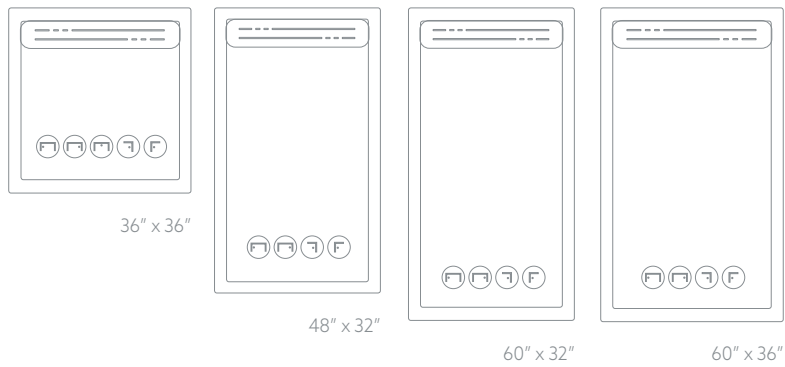

SLOPE TF

El plato de ducha SLOPE TF fabricado en Krion Shell®. Su desagüe está oculto por una elegante embellecedor de acero inoxidable. Disponible en un acabado texturizado concreto blanco, disponible en varios formatos.

The SLOPE TF shower tray is made of Krion Shell®. Its drain is concealed by a stylish stainless steel cover. Available in a white, concrete textured finish along with several sizes offered.

30