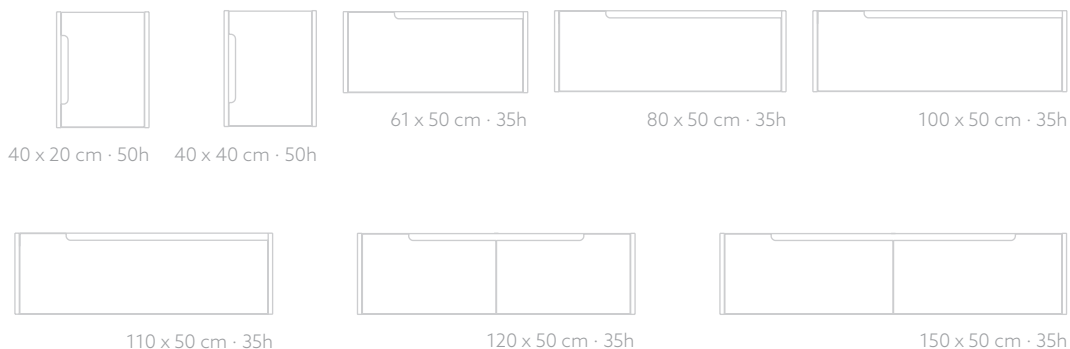

MUEBLE · UNIT

ONE

Se amplía la serie ONE con el mueble disponible ahora en color blanco en todas las medidas. El color blanco combina con todo y le da un punto de iluminación extra haciendo que todo sea más espacioso.

The ONE series is expanded with the unit now available in white in all measurements. The white colour goes with everything and gives an extra point of lighting, making everything more spacious.

34