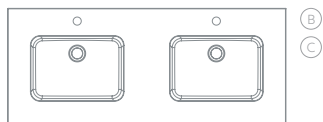

Available in two colours: ultra-bright classic white, which will fill our bathroom with light; and graphite black, which will give the room a touch of class.

80 x 50 cm

110 x 50 cm - Izq · Left

110 x 50 cm - Der · Right