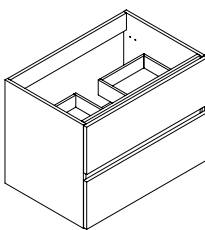

75 x 50 cm · 55h